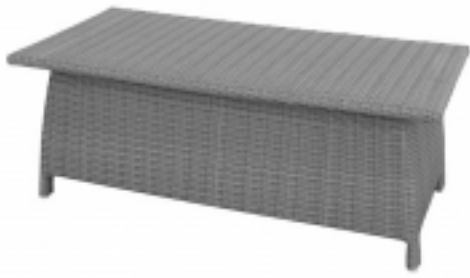

## SYNTHETIC - TABLES

**CHARLITTA TABLE**

[Call for Pricing](#)

"Charlitta" is a coffee table, made of synthetic plastic and is suitable for both indoor & outdoor applications.

[\[Product Details...\]](#)

**CHARLOTTE TABLE**

[Call for Pricing](#)

"Charlotte" is a round coffee table, made of synthetic plastic and is suitable for both indoor & outdoor applications. [\[Product Details...\]](#)

### **CORNICE RECTANGULAR**

[Call for Pricing](#)

"Cornice" is a rectangular dining table, made of synthetic plastic and is suitable for both indoor & outdoor applications. [\[Product Details...\]](#)

### **CORNICE ROUND**

[Call for Pricing](#)

"Cornice" is a round dining table, made of synthetic plastic and is suitable for both indoor & outdoor applications. [\[Product Details...\]](#)